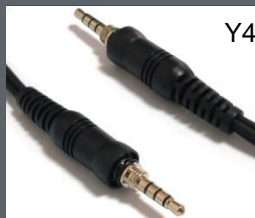

# Liitännät radiopuhelimiin

**Y1** Yaesu/Vertex  
VX-130/160/180/400/410/420  
with locking screw

**SP1a** Sepura SRP-2000

**Y2** Yaesu/Vertex  
VX-130/150/160/180/210/  
210A/246/400/410/420  
with locking screws

**SP1b** Sepura SRP-2000

**Y3** Yaesu/Vertex  
VX-600/800/900  
MH-360M/450M/50A7A  
VH-110/115M/120/130/215M/225M

**SP S** Sepura  
SRP-2000/3000  
SRH-3500/3800 with locking  
screw

**Y4** Yaesu/Vertex  
VX-246/6R/7R