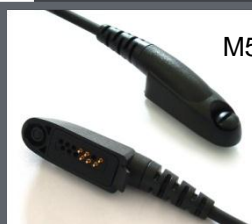

**I2 Icom F-F3G/F4G/F11/F11S/F14/  
F15/F14S/F21/F24/F24S/F25/F31  
/F33/F33G/F34GS/F41/F43G/F43  
TR  
IC-F3G/F4G with locking screw**

**M5 Motorola**  
GP-328plus/338plus/344/388  
/760plus  
EX-500/600/600XLS  
GL-2000  
PRO-5150 elite