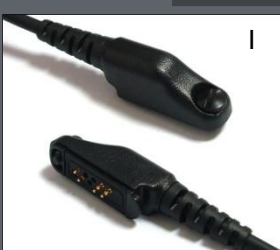

I Icom IC-F30GS/F30GT/F31GS/F31GT/F4 0G /F40GT/F40GS/F3063/F4063