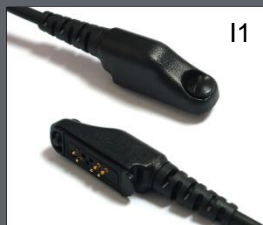

**I2 Icom F-F3G/F4G/F11/F11S/F14/
F15/F14S/F21/F24/F24S/F25/F31
/F33/F33G/F34GS/F41/F43G/F43
TR
IC-F3G/F4G with locking screw**

I1 Icom IC-F50/F51/F60/F61