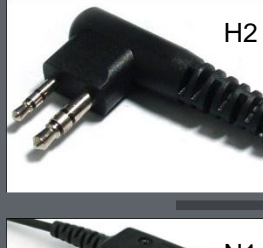

**I2 Icom F-F3G/F4G/F11/F11S/F14/  
F15/F14S/F21/F24/F24S/F25/F31  
/F33/F33G/F34GS/F41/F43G/F43  
TR  
IC-F3G/F4G with locking screw**

**M5 Motorola**  
GP-328plus/338plus/344/388  
/760plus  
EX-500/600/600XLS  
GL-2000  
PRO-5150 elite

**H1 HYT TC-500/700/2110/2110H**

**M6 Nextel i-205/250/265/305/  
530/710/730/736/830/860/930**  
**Motorola MTH-650/800, MTP-  
850 Side connector**

**H2 Unier F8**

**M7 Motorola MTH-650/800, MTP-  
850 Side connector with locking  
screw**