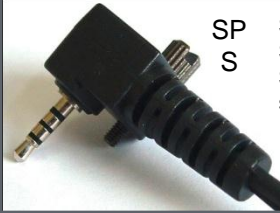

Y3 Yaesu/Vertex
VX-600/800/900
MH-360M/450M/50A7A
VH-110/115M/120/130/215M/225M

3.5L Any radio or remote microphone
with a 3.5mm earphone jack